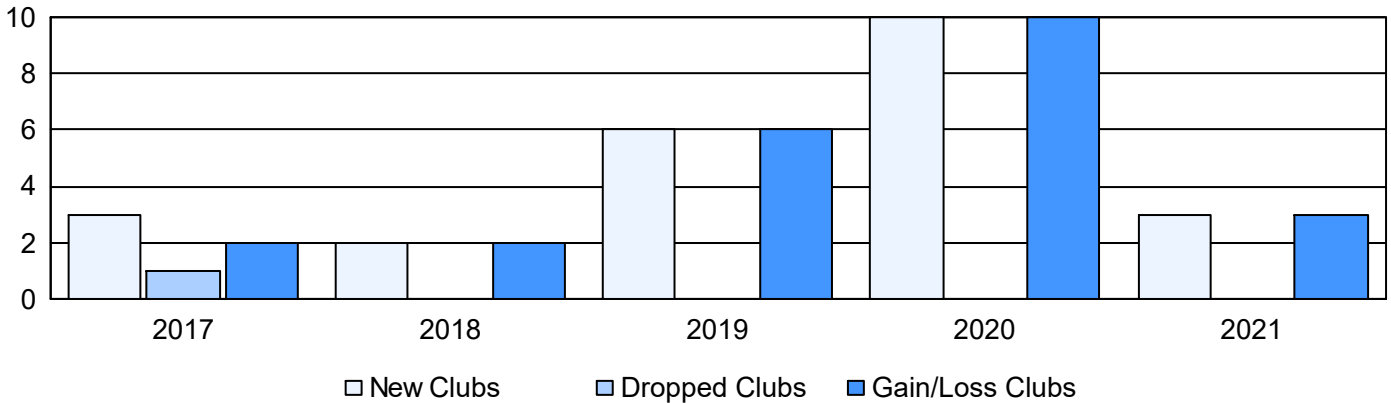

Year	New Clubs	Dropped Clubs	Gain/ Loss Clubs	New Members	Charter Members	Reinstate Members	Transfer Members	Total Member Added	Total Members Dropped	Gain/ Loss Members
2016-2017	3	1	2	214	78	9	15	316	280	36
2017-2018	2	0	2	143	70	15	5	233	232	1
2018-2019	6	0	6	153	160	5	10	328	270	58
2019-2020	10	0	10	209	229	3	18	459	132	327
2020-2021	3	0	3	172	70	8	16	266	156	110
<b>Average</b>	<b>5</b>	<b>0</b>	<b>5</b>	<b>178</b>	<b>121</b>	<b>8</b>	<b>13</b>	<b>320</b>	<b>214</b>	<b>106</b>

### Clubs