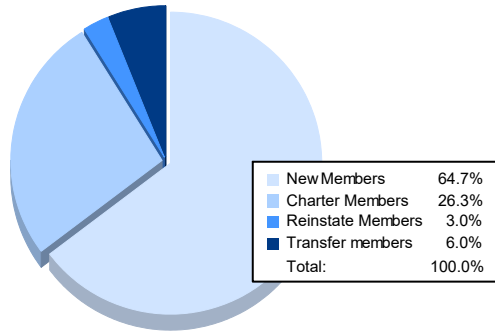

Membership Composition June 2021 Cumulative