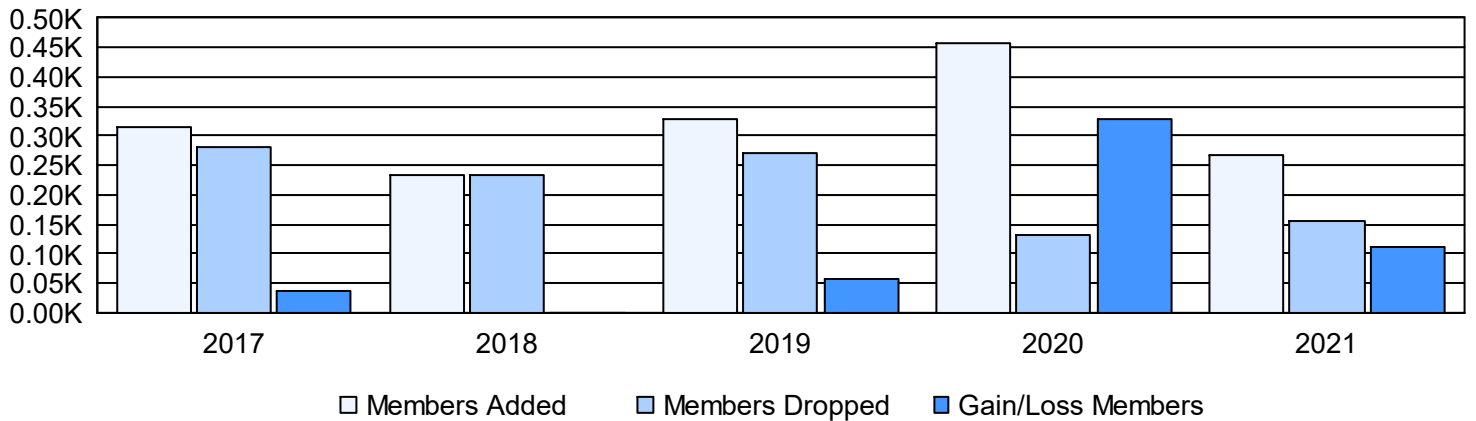

Year	New Clubs	Dropped Clubs	Gain/ Loss Clubs	New Members	Charter Members	Reinstate Members	Transfer Members	Total Member Added	Total Members Dropped	Gain/ Loss Members
2016-2017	3	1	2	214	78	9	15	316	280	36
2017-2018	2	0	2	143	70	15	5	233	232	1
2018-2019	6	0	6	153	160	5	10	328	270	58
2019-2020	10	0	10	209	229	3	18	459	132	327
2020-2021	3	0	3	172	70	8	16	266	156	110
Average	5	0	5	178	121	8	13	320	214	106

Clubs

Members